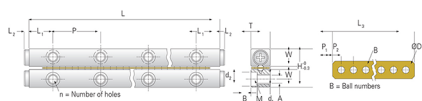

GBV04 - 400

Call 800-321-7800 or visit us online at www.nookindustries.com to configure and order your GBV04 - 400 today!

Product Info	
Part Number	GBV04 - 400
Max Stroke [mm]	330
Material Specification	
Rail	SUJ2
Roller	SUJ2
Retainer	Phosphor Bronze C5191
Dimensions	
H [mm]	22
T [mm]	11
W [mm]	10
L [mm]	400
n [mm]	20
P [mm]	40
L1 [mm]	20
L2 [mm]	2
ØD [mm]	Ø4
L3 [mm]	238.8
R [mm]	34
P1 [mm]	3.9
P2 [mm]	7
A [mm]	4.5
M	M5
d1 [mm]	4.3
d2 [mm]	7.5
B [mm]	4.1
Performance Specifications	
Dynamic C [N]	43
Static C0 [N]	148
Capacity Per Bearing [N]	49.3
Weight	
Per Rail [g]	586