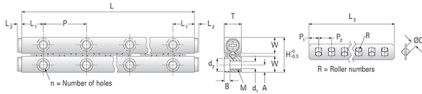

## GRV04 - 280 - S

Call 800-321-7800 or visit us online at [www.nookindustries.com](http://www.nookindustries.com) to configure and order your GRV04 - 280 - S today!

Product Info	
Part Number	GRV04 - 280 - S
Max Stroke [mm]	230
Material Specification	
Rail	SUS440C + Ni
Roller	100Cr6
Retainer	SUS304
Dimensions	
H [mm]	22
T [mm]	11
W [mm]	10
L [mm]	280
n [mm]	14
P [mm]	40
L1 [mm]	20
L2 [mm]	1
ØD [mm]	4
L3 [mm]	169.6
R [mm]	24
P1 [mm]	4.3
P2 [mm]	7
A [mm]	4.5
M	M5
d1 [mm]	4.3
d2 [mm]	7.5
B [mm]	4.1
Performance Specifications	
Dynamic C [N]	1230
Static C0 [N]	1170
Capacity Per Bearing [N]	390
Weight	
Per Rail [g]	442