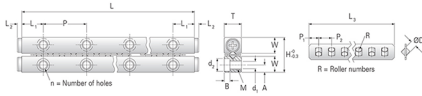

GRV06 - 400

Call 800-321-7800 or visit us online at www.nookindustries.com to configure and order your GRV06 - 400 today!

Product Info	
Part Number	GRV06 - 400
Max Stroke [mm]	320
Material Specification	
Rail	SUJ2
Roller	SUJ2
Retainer	SUS304
Dimensions	
H [mm]	31
T [mm]	15
W [mm]	14
L [mm]	400
n [mm]	16
P [mm]	50
L1 [mm]	25
L2 [mm]	1
ØD [mm]	6
L3 [mm]	244.8
R [mm]	27
P1 [mm]	5.4
P2 [mm]	9
A [mm]	6
M	M6
d1 [mm]	5.3
d2 [mm]	9.5
B [mm]	5.2
Performance Specifications	
Dynamic C [N]	2570
Static C0 [N]	2632
Capacity Per Bearing [N]	877
Weight	
Per Rail [g]	1150