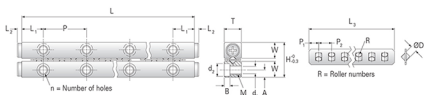

GRV06 - 300

Call 800-321-7800 or visit us online at www.nookindustries.com to configure and order your GRV06 - 300 today!

Product Info	
Part Number	GRV06 - 300
Max Stroke [mm]	246
Material Specification	
Rail	SUJ2
Roller	SUJ2
Retainer	SUS304
Dimensions	
H [mm]	31
T [mm]	15
W [mm]	14
L [mm]	300
n [mm]	12
P [mm]	50
L1 [mm]	25
L2 [mm]	1
ØD [mm]	6
L3 [mm]	181.8
R [mm]	20
P1 [mm]	5.4
P2 [mm]	9
A [mm]	6
M	M6
d1 [mm]	5.3
d2 [mm]	9.5
B [mm]	5.2
Performance Specifications	
Dynamic C [N]	2570
Static C0 [N]	2632
Capacity Per Bearing [N]	877
Weight	
Per Rail [g]	864