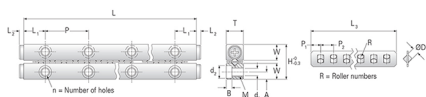

## GRV06 - 150

Call 800-321-7800 or visit us online at [www.nookindustries.com](http://www.nookindustries.com) to configure and order your GRV06 - 150 today!

Product Info	
Part Number	GRV06 - 150
Max Stroke [mm]	108
Material Specification	
Rail	SUJ2
Roller	SUJ2
Retainer	SUS304
Dimensions	
H [mm]	31
T [mm]	15
W [mm]	14
L [mm]	150
n [mm]	6
P [mm]	50
L1 [mm]	25
L2 [mm]	1
ØD [mm]	6
L3 [mm]	100.8
R [mm]	11
P1 [mm]	5.4
P2 [mm]	9
A [mm]	6
M	M6
d1 [mm]	5.3
d2 [mm]	9.5
B [mm]	5.2
Performance Specifications	
Dynamic C [N]	2570
Static C0 [N]	2632
Capacity Per Bearing [N]	877
Weight	
Per Rail [g]	435