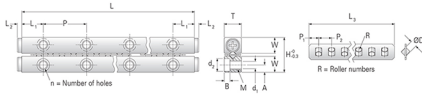

GRV04 - 480

Call 800-321-7800 or visit us online at www.nookindustries.com to configure and order your GRV04 - 480 today!

Product Info	
Part Number	GRV04 - 480
Max Stroke [mm]	392
Material Specification	
Rail	SUJ2
Roller	SUJ2
Retainer	SUS304
Dimensions	
H [mm]	22
T [mm]	11
W [mm]	10
L [mm]	480
n [mm]	24
P [mm]	40
L1 [mm]	20
L2 [mm]	1
ØD [mm]	4
L3 [mm]	288.6
R [mm]	41
P1 [mm]	4.3
P2 [mm]	7
A [mm]	4.5
M	M5
d1 [mm]	4.3
d2 [mm]	7.5
B [mm]	4.1
Performance Specifications	
Dynamic C [N]	1230
Static C0 [N]	1170
Capacity Per Bearing [N]	390
Weight	
Per Rail [g]	706