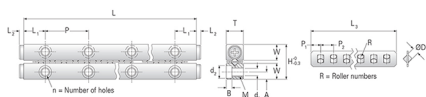

## GRV04 - 440

Call 800-321-7800 or visit us online at [www.nookindustries.com](http://www.nookindustries.com) to configure and order your GRV04 - 440 today!

Product Info	
Part Number	GRV04 - 440
Max Stroke [mm]	354
Material Specification	
Rail	SUJ2
Roller	SUJ2
Retainer	SUS304
Dimensions	
H [mm]	22
T [mm]	11
W [mm]	10
L [mm]	440
n [mm]	22
P [mm]	40
L1 [mm]	20
L2 [mm]	1
ØD [mm]	4
L3 [mm]	267.6
R [mm]	38
P1 [mm]	4.3
P2 [mm]	7
A [mm]	4.5
M	M5
d1 [mm]	4.3
d2 [mm]	7.5
B [mm]	4.1
Performance Specifications	
Dynamic C [N]	1230
Static C0 [N]	1170
Capacity Per Bearing [N]	390
Weight	
Per Rail [g]	647