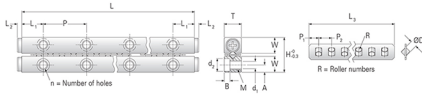

## GRV04 - 400

Call 800-321-7800 or visit us online at [www.nookindustries.com](http://www.nookindustries.com) to configure and order your GRV04 - 400 today!

Product Info	
Part Number	GRV04 - 400
Max Stroke [mm]	330
Material Specification	
Rail	SUJ2
Roller	SUJ2
Retainer	SUS304
Dimensions	
H [mm]	22
T [mm]	11
W [mm]	10
L [mm]	400
n [mm]	20
P [mm]	40
L1 [mm]	20
L2 [mm]	1
ØD [mm]	4
L3 [mm]	239.6
R [mm]	34
P1 [mm]	4.3
P2 [mm]	7
A [mm]	4.5
M	M5
d1 [mm]	4.3
d2 [mm]	7.5
B [mm]	4.1
Performance Specifications	
Dynamic C [N]	1230
Static C0 [N]	1170
Capacity Per Bearing [N]	390
Weight	
Per Rail [g]	589