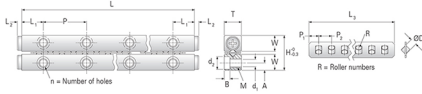

## GRV04 - 360

Call 800-321-7800 or visit us online at [www.nookindustries.com](http://www.nookindustries.com) to configure and order your GRV04 - 360 today!

Product Info	
Part Number	GRV04 - 360
Max Stroke [mm]	292
Material Specification	
Rail	SUJ2
Roller	SUJ2
Retainer	SUS304
Dimensions	
H [mm]	22
T [mm]	11
W [mm]	10
L [mm]	360
n [mm]	18
P [mm]	40
L1 [mm]	20
L2 [mm]	1
ØD [mm]	4
L3 [mm]	218.6
R [mm]	31
P1 [mm]	4.3
P2 [mm]	7
A [mm]	4.5
M	M5
d1 [mm]	4.3
d2 [mm]	7.5
B [mm]	4.1
Performance Specifications	
Dynamic C [N]	1230
Static C0 [N]	1170
Capacity Per Bearing [N]	390
Weight	
Per Rail [g]	530