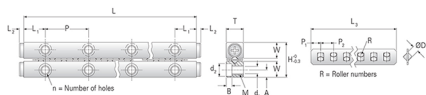

GRV04 - 120

Call 800-321-7800 or visit us online at www.nookindustries.com to configure and order your GRV04 - 120 today!

Product Info	
Part Number	GRV04 - 120
Max Stroke [mm]	92
Material Specification	
Rail	SUJ2
Roller	SUJ2
Retainer	SUS304
Dimensions	
H [mm]	22
T [mm]	11
W [mm]	10
L [mm]	120
n [mm]	6
P [mm]	40
L1 [mm]	20
L2 [mm]	1
ØD [mm]	4
L3 [mm]	78.6
R [mm]	11
P1 [mm]	4.3
P2 [mm]	7
A [mm]	4.5
M	M5
d1 [mm]	4.3
d2 [mm]	7.5
B [mm]	4.1
Performance Specifications	
Dynamic C [N]	1230
Static C0 [N]	1170
Capacity Per Bearing [N]	390
Weight	
Per Rail [g]	180