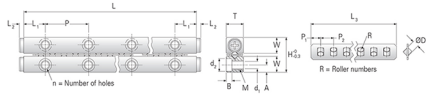

## GRV03 - 300

Call 800-321-7800 or visit us online at [www.nookindustries.com](http://www.nookindustries.com) to configure and order your GRV03 - 300 today!

Product Info	
Part Number	GRV03 - 300
Max Stroke [mm]	244
Material Specification	
Rail	SUJ2
Roller	SUJ2
Retainer	SUS304
Dimensions	
H [mm]	18
T [mm]	8
W [mm]	8.3
L [mm]	300
n [mm]	24
P [mm]	25
L1 [mm]	12.5
L2 [mm]	0.8
ØD [mm]	3
L3 [mm]	181.4
R [mm]	36
P1 [mm]	3.2
P2 [mm]	5
A [mm]	3.5
M	M4
d1 [mm]	3.3
d2 [mm]	6
B [mm]	3.1
Performance Specifications	
Dynamic C [N]	638
Static C0 [N]	761
Capacity Per Bearing [N]	254
Weight	
Per Rail [g]	267