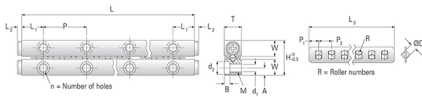

GRV02 - 60

Call 800-321-7800 or visit us online at www.nookindustries.com to configure and order your GRV02 - 60 today!

Product Info	
Part Number	GRV02 - 60
Max Stroke [mm]	44
Material Specification	
Rail	SUJ2
Roller	SUJ2
Retainer	SUS304
Dimensions	
H [mm]	12
T [mm]	6
W [mm]	5.5
L [mm]	60
n [mm]	8
P [mm]	15
L1 [mm]	7.5
L2 [mm]	0.8
ØD [mm]	2
L3 [mm]	41.6
R [mm]	10
P1 [mm]	2.8
P2 [mm]	4
A [mm]	2.5
M	M3
d1 [mm]	2.55
d2 [mm]	4.4
B [mm]	2
Performance Specifications	
Dynamic C [N]	293
Static C0 [N]	292
Capacity Per Bearing [N]	97
Weight	
Per Rail [g]	26