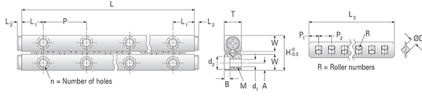

## GRV01 - 80

Call 800-321-7800 or visit us online at [www.nookindustries.com](http://www.nookindustries.com) to configure and order your GRV01 - 80 today!

Product Info	
Part Number	GRV01 - 80
Max Stroke [mm]	61
Material Specification	
Rail	SUJ2
Roller	SUJ2
Retainer	SUS304
Dimensions	
H [mm]	8.5
T [mm]	4
W [mm]	3.9
L [mm]	80
n [mm]	16
P [mm]	10
L1 [mm]	5
L2 [mm]	0.5
ØD [mm]	1.5
L3 [mm]	51.8
R [mm]	17
P1 [mm]	1.9
P2 [mm]	3
A [mm]	1.8
M	M2
d1 [mm]	1.65
d2 [mm]	3
B [mm]	1.4
Performance Specifications	
Dynamic C [N]	125
Static C0 [N]	144
Capacity Per Bearing [N]	48
Weight	
Per Rail [g]	16