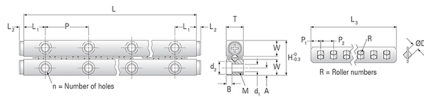

GRV01 - 60

Call 800-321-7800 or visit us online at www.nookindustries.com to configure and order your GRV01 - 60 today!

Product Info	
Part Number	GRV01 - 60
Max Stroke [mm]	45
Material Specification	
Rail	SUJ2
Roller	SUJ2
Retainer	SUS304
Dimensions	
H [mm]	8.5
T [mm]	4
W [mm]	3.9
L [mm]	60
n [mm]	12
P [mm]	10
L1 [mm]	5
L2 [mm]	0.5
ØD [mm]	1.5
L3 [mm]	39.8
R [mm]	13
P1 [mm]	1.9
P2 [mm]	3
A [mm]	1.8
M	M2
d1 [mm]	1.65
d2 [mm]	3
B [mm]	1.4
Performance Specifications	
Dynamic C [N]	125
Static C0 [N]	144
Capacity Per Bearing [N]	48
Weight	
Per Rail [g]	12