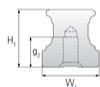

## NARCU 35

Call 800-321-7800 or visit us online at [www.nookindustries.com](http://www.nookindustries.com) to configure and order your NARCU 35 today!

<b>Details</b>	
Size [mm]	35
<b>Dimensions</b>	
W1 [mm]	34
H1 [mm]	32
P [mm]	80
M x g3	M8 x 15
<b>Weight</b>	
Weights-Rail [g/m]	6790.0