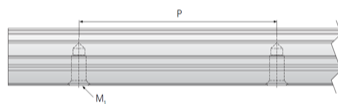

## NARCU 35

Call 800-321-7800 or visit us online at [www.nookindustries.com](http://www.nookindustries.com) to configure and order your NARCU 35 today!

<b>Details</b>	
Size [mm]	35
<b>Dimensions</b>	
W1 [mm]	34
H1 [mm]	32
P [mm]	80
M x g3	M8 x 15
<b>Weight</b>	
Weights-Rail [g/m]	6790.0