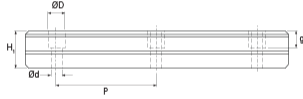

NHRC 30

Call 800-321-7800 or visit us online at www.nookindustries.com to configure and order your NHRC 30 today!

Details	
Size [mm]	30
Dimensions	
W1 [mm]	28
H1 [mm]	27
P [mm]	80
D [mm]	14
d1 [mm]	9
g1 [mm]	12
Weight	
Weights-Rail [g/m]	4380.0