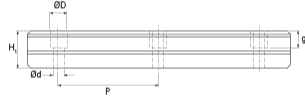

NHRC 20

Call 800-321-7800 or visit us online at www.nookindustries.com to configure and order your NHRC 20 today!

Details	
Size [mm]	20
Dimensions	
W1 [mm]	20
H1 [mm]	20
P [mm]	60
D [mm]	9.5
d1 [mm]	6
g1 [mm]	8.5
Weight	
Weights-Rail [g/m]	2280.0