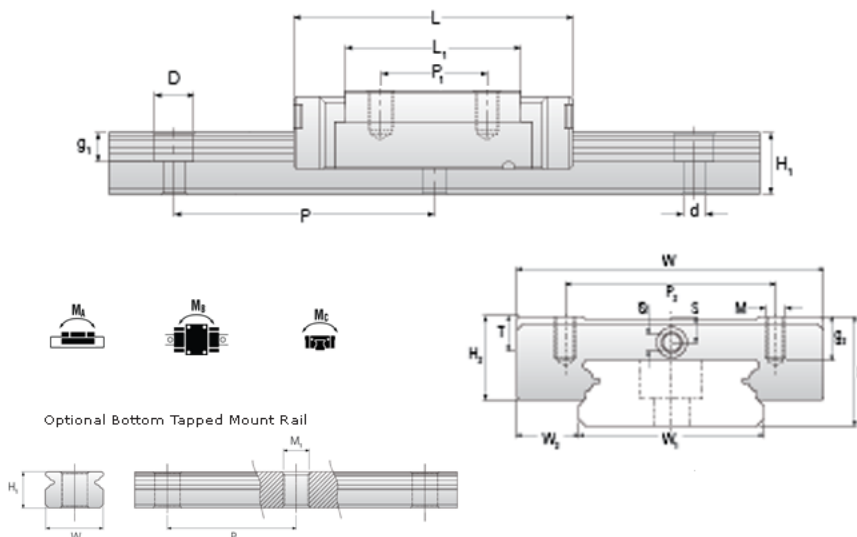

## NMR 7WN EE Assembly

Call 800-321-7800 or visit us online at [www.nookindustries.com](http://www.nookindustries.com) to configure and order your NMR 7WN EE Assembly today!

<b>Dimensions</b>	
H [mm]	9
W2 [mm]	5.5
<b>Wide Miniature Block Four Mounting Holes (Runner Block)Details</b>	
Size [mm]	7
<b>(Runner Block)Dimensions</b>	
W [mm]	25
L [mm]	32.5
L1 [mm]	21.2
h2 [mm]	7.5
P1 [mm]	10
P2 [mm]	19
M × g2	M3 × 3
Ø [mm]	1.1
S [mm]	1.9
T [mm]	3.2
<b>(Runner Block)Forces and Torques</b>	
Basic Load Ratings C [N]	1180
Basic Load Ratings C0 [N]	2095
Static Moment Ratings-Ma [N-m]	15.0
Static Moment Ratings-Mb [N-m]	7.3
Static Moment Ratings-Mc [N-m]	7.3
<b>(Runner Block)Weight</b>	
Weight-Block [g]	19
<b>Wide Miniature Rail Top Mount Single Row (Top Mount Rail)Details</b>	
Size [mm]	7
<b>(Top Mount Rail)Dimensions</b>	
H [mm]	9
W1 [mm]	14
H1 [mm]	5.2
P [mm]	30
D [mm]	5
d1 [mm]	3.5
g1 [mm]	3.5
<b>(Top Mount Rail)Weight</b>	
Weights-Rail [g/m]	516.0
<b>Wide Miniature Rail Bottom Tapped Mount Single Row (Bottom Mount Rail)Details</b>	
Size [mm]	7
<b>(Bottom Mount Rail)Dimensions</b>	
H1 [mm]	7.5
W1 [mm]	18
P [mm]	30
M1	M4 x 0.7
<b>(Bottom Mount Rail)Weight</b>	
Weights-Rail [g/m]	516.0