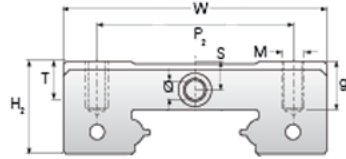

NMR 12WL EE

Call 800-321-7800 or visit us online at www.nookindustries.com to configure and order your NMR 12WL EE today!

Details	
Size [mm]	12
Dimensions	
W [mm]	40
L [mm]	60.8
L1 [mm]	46
h2 [mm]	10.9
P1 [mm]	28
P2 [mm]	28
M × g2	M3 × 3.5
Ø [mm]	1.3
S [mm]	3.1
T [mm]	4.5
Forces and Torques	
Basic Load Ratings C [N]	4070
Basic Load Ratings C0 [N]	7800
Static Moment Ratings-Ma [N-m]	95.6
Static Moment Ratings-Mb [N-m]	56.4
Static Moment Ratings-Mc [N-m]	56.4
Weight	
Weight-Block [g]	96