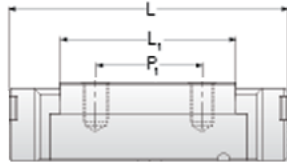

NMR 12WL EE

Call 800-321-7800 or visit us online at www.nookindustries.com to configure and order your NMR 12WL EE today!

Details	
Size [mm]	12
Dimensions	
W [mm]	40
L [mm]	60.8
L1 [mm]	46
h2 [mm]	10.9
P1 [mm]	28
P2 [mm]	28
M × g2	M3 × 3.5
Ø [mm]	1.3
S [mm]	3.1
T [mm]	4.5
Forces and Torques	
Basic Load Ratings C [N]	4070
Basic Load Ratings C0 [N]	7800
Static Moment Ratings-Ma [N-m]	95.6
Static Moment Ratings-Mb [N-m]	56.4
Static Moment Ratings-Mc [N-m]	56.4
Weight	
Weight-Block [g]	96