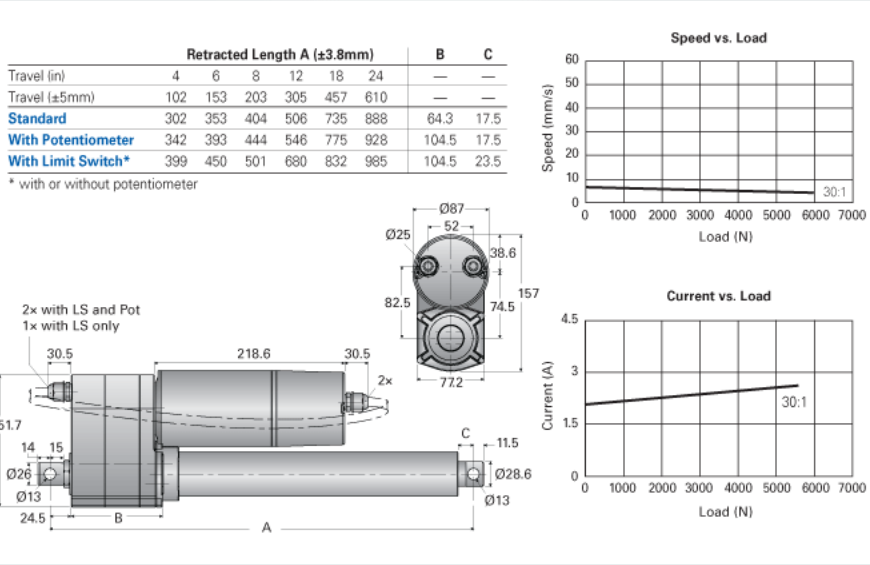

NIA5-230-30-B

Call 800-321-7800 or visit us online at www.nookindustries.com to configure and order your NIA5-230-30-B today!

Product Info	
Screw Type	Ball Screw
Details	
Voltage [VAC]	230
Hertz [Hz]	50
Gear Ratio	30:1
Speed At No Load [mm/s]	8.7
Speed At Full Load [mm/s]	7.9
Load Capacity Dynamic Load [N]	6000
Load Capacity Static Load [N]	13600
Amps	2.5
Performance Specifications	
Duty Cycle [% of 5 Minutes]	25
Rated Cycles At Full Load	10000
Protection Class	IP65