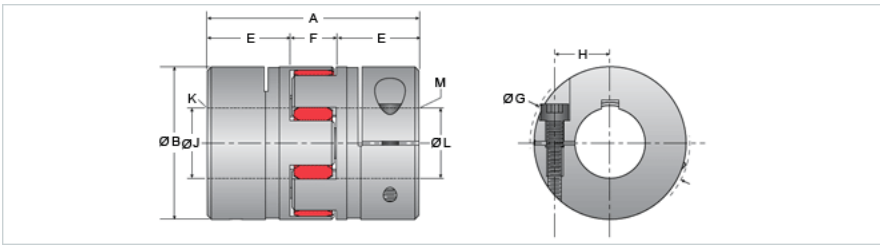

Jaw Type Seires Coupling, 3/4 x 3/4

Call 800-321-7800 or visit us online at www.nookindustries.com to configure and order your Jaw Type Seires Coupling, 3/4 x 3/4 today!

Product Info

Product Code

C-3025-06

Dimension

A [in]	2.60
B [in]	1.57
E [in]	0.98
F [in]	0.63
J [in]	0.750
K - Keyway [in]	3/16 × 3/32
L [in]	0.750
M - Keyway [in]	3/16 × 3/32

Performance Specifications

Maximum Torque Rating [in-lb]	150.0
-------------------------------	-------

Weight

Weight [lb]	0.30
-------------	------