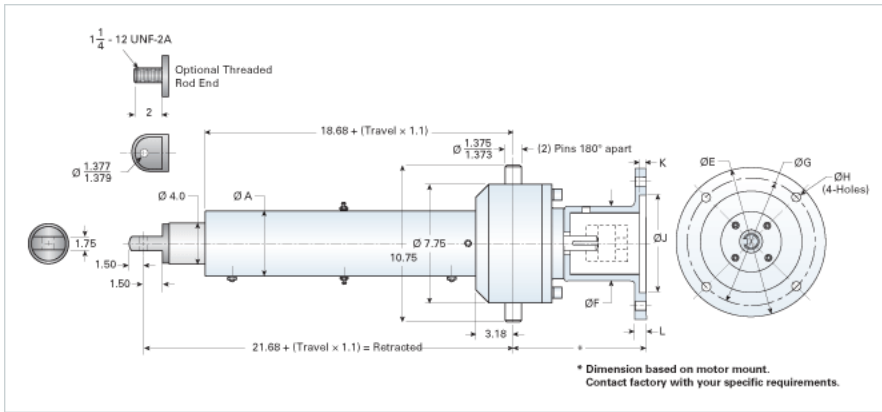

ActionJac ILAK-200 HL

Call 800-321-7800 or visit us online at www.nookindustries.com to configure and order your ActionJac ILAK-200 HL today!

Performance Specifications

Maximum Travel Rate [in/min]	1337
Dynamic Capacity [lb]	11000
Maximum Input Torque [in-lb]	1947

Dimensions

A	7.5
B	
C	
D	

Details

Ball Screw	2250-1000 SRT
Input Turns Per Inch Of Travel	1
Torque Per Lb. [in-lb]	0.177
Screw Lead [in]	1.000
Root Diameter [in]	1.850
Max Capacity [lb]	11000
Max HP [hp]	7.5
Gear Ratio	1:1

Weight

Basic Weight [lb]	194
Per Inch of Travel [lb]	3.06