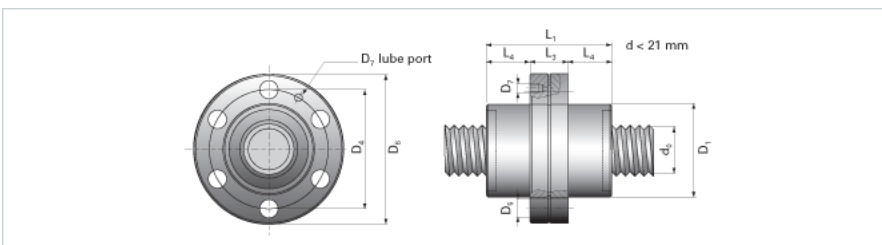

### Product Info

Nominal Rod Diameter [mm] 30

### Details

Lead [mm] 25

End Code for Types 1,2,3,5 [\* Journals may show tracings of the thread] 25

### Dimensions

D1 [mm] 64

D4 [mm] 81

D6 [mm] 98

D7 M6

D8 [mm] 45

L1 [mm] 85

L3 [mm] 27

L4 [mm] 29

n x D5 6x9