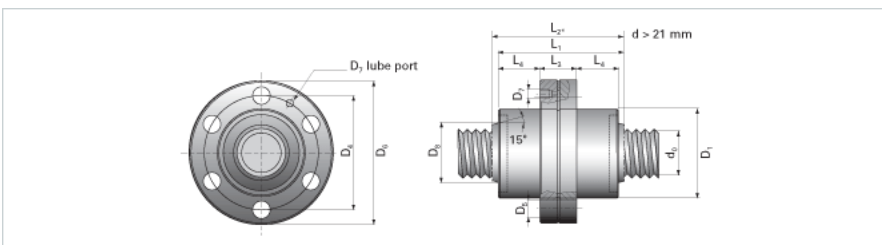

### Product Info

Nominal Rod Diameter [mm] 39

### Details

Lead [mm] 20

End Code for Types 1,2,3,5 [\* Journals may show tracings of the thread] 35

### Dimensions

D1 [mm] 80  
 D4 [mm] 102  
 D6 [mm] 124  
 D7 M6  
 D8 [mm] 54  
 L1 [mm] 110  
 L2 [mm] 126  
 L3 [mm] 38.5  
 L4 [mm] 33.5  
 n x D5 6x11