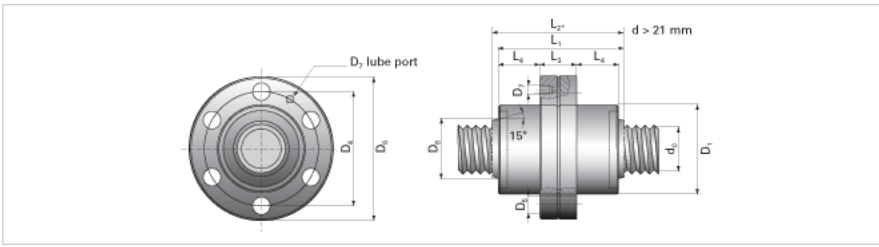

NRS BF 2W 20x2 w/Wiper

Call 800-321-7800 or visit us online at www.nookindustries.com to configure and order your NRS BF 2W 20x2 w/Wiper today!

Product Info

Nominal Rod Diameter [mm] 20

Details

Lead [mm] 2

End Code for Types 1,2,3,5 [* Journals may show tracings of the thread] 15

Dimensions

D1 [mm]	42
D4 [mm]	53
D6 [mm]	64
D7	M6
D8 [mm]	-
L1 [mm]	65
L2 [mm]	-
L3 [mm]	20
L4 [mm]	22.5
n x D5	6x6

Performance Specifications