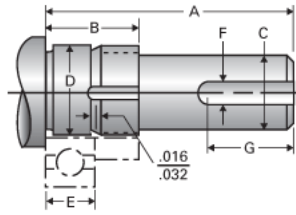

### Product Info

Nominal Bearing Journal Size 20

### Dimensions

C [in]	.625 / .624
D [in]	.7877 / .7873
F [in]	0.188
G [in]	1.00
Typical Journal for Single Bearing A [in]	2.37
Typical Journal for Single Bearing B [in]	1.06
Typical Journal for Single Bearing E [in]	0.551
Lock Nut	N-04
Lock Washer	W-04