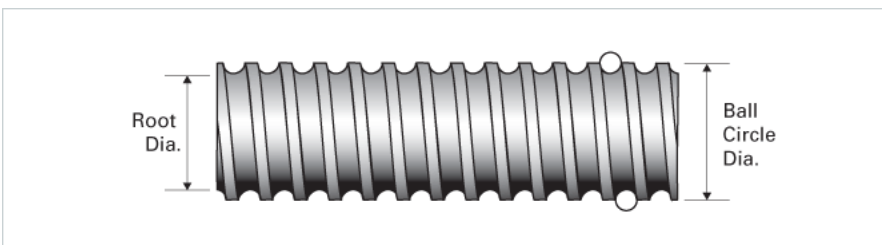

### Product Info

Screw Code	1000-0250 SRT RA
Precision	SRT
Screw Material	4150
Thread Direction	RH

### Details

Ball Circle Diameter [in]	1.000
Lead [in]	0.250
Root Diameter [in]	0.820
End Code for Types 1,2,3,5 [* Journals may show tracings of the thread]	20
End Code for Type 4 [* Journals may show tracings of the thread]	12

### Performance Specifications

Lead Accuracy +/- [in./ft.]	0.0040
-----------------------------	--------

### Part Numbers

2 ft. Part Number	
4 ft. Part Number	SRT5005
6 ft. Part Number	
8 ft. Part Number	SRT5013
12 ft. Part Number	SRT5021
16 ft. Part Number	SRT0426
20 ft. Part Number	