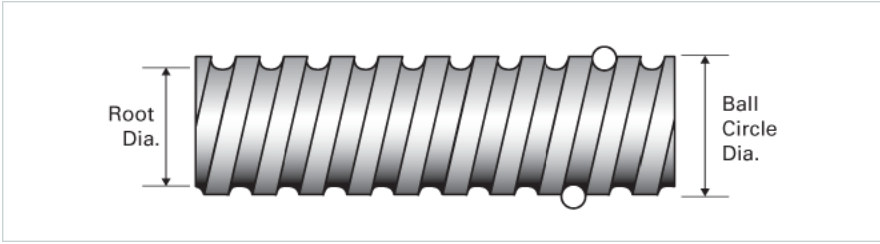

PowerTrac SRT 0631 - 0200 LH

Call 800-321-7800 or visit us online at www.nookindustries.com to configure and order your PowerTrac SRT 0631 - 0200 LH today!

Product Info	
Screw Code	0631-0200 SRT LA
Precision	SRT
Screw Material	4150
Thread Direction	LH
Details	
Ball Circle Diameter [in]	0.631
Lead [in]	0.200
Root Diameter [in]	0.500
End Code for Types 1,2,3,5 [* Journals may show tracings of the thread]	12
End Code for Type 4 [* Journals may show tracings of the thread]	8
Performance Specifications	
Lead Accuracy +/- [in./ft.]	0.0040
Part Numbers	
2 ft. Part Number	SRT9562
4 ft. Part Number	SRT5092
6 ft. Part Number	SRT7541
8 ft. Part Number	
12 ft. Part Number	
16 ft. Part Number	
20 ft. Part Number	
Weight	
Screw Weight [lb./ft.]	0.82