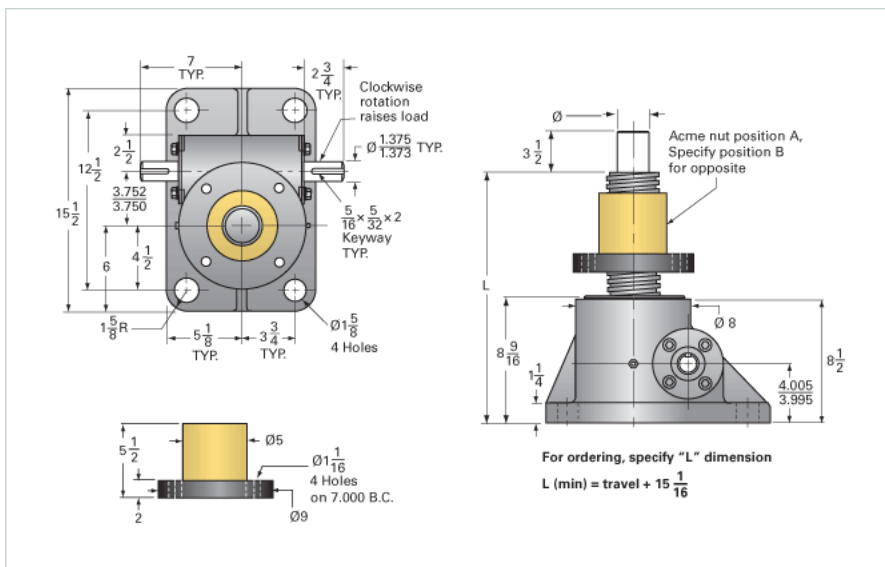

### Details

Capacity [Ton]	11.66
Gear Ratio	32:1
Turns of Worm per Inch Travel	48
Torque to Raise 1 lb. [in-lb]	0.0251
Lifting Screw Diameter [in]	3.75
Screw Lead [in]	0.667
Root Diameter [in]	3.083
Tare Drag Torque [in-lb]	50

### Performance Specifications

Maximum Allowable Input [hp]	3.50
Maximum Input Torque [in-lb]	600
Maximum Load at 1750 RPM	5022
Starting Torque	2 x Running Torque