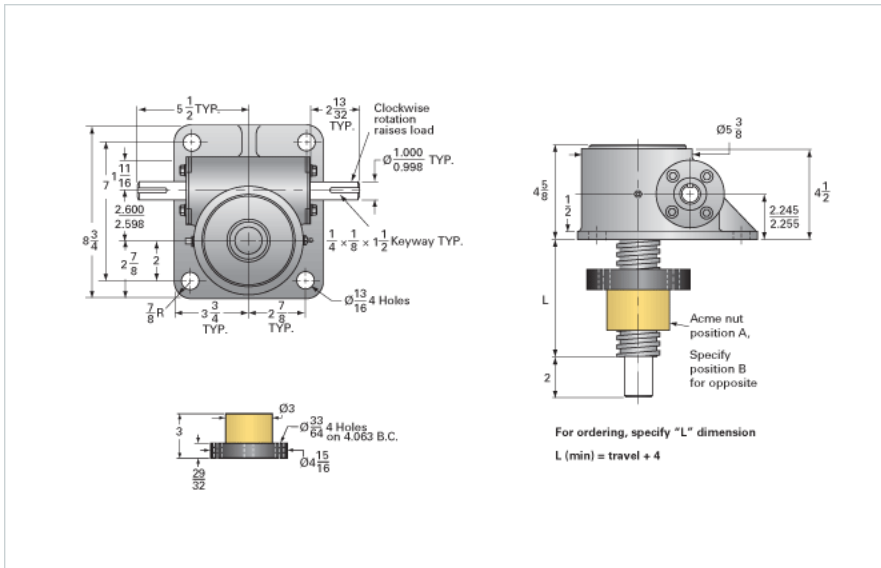

ActionJac 10SS-MSJ-IR 24:1

Call 800-321-7800 or visit us online at www.nookindustries.com to configure and order your ActionJac 10SS-MSJ-IR 24:1 today!

Details

Capacity [Ton]	3.33
Gear Ratio	24:1
Turns of Worm per Inch Travel	48
Torque to Raise 1 lb. [in-lb]	0.0192
Lifting Screw Diameter [in]	2.00
Screw Lead [in]	0.500
Root Diameter [in]	1.410
Tare Drag Torque [in-lb]	20

Performance Specifications

Maximum Allowable Input [hp]	1.50
Maximum Input Torque [in-lb]	128
Maximum Load at 1750 RPM	2813
Starting Torque	2 x Running Torque

Weight

Base 0 Travel [lb]	50
Per Inch of Travel [lb]	1.20
Grease [lb]	1.5