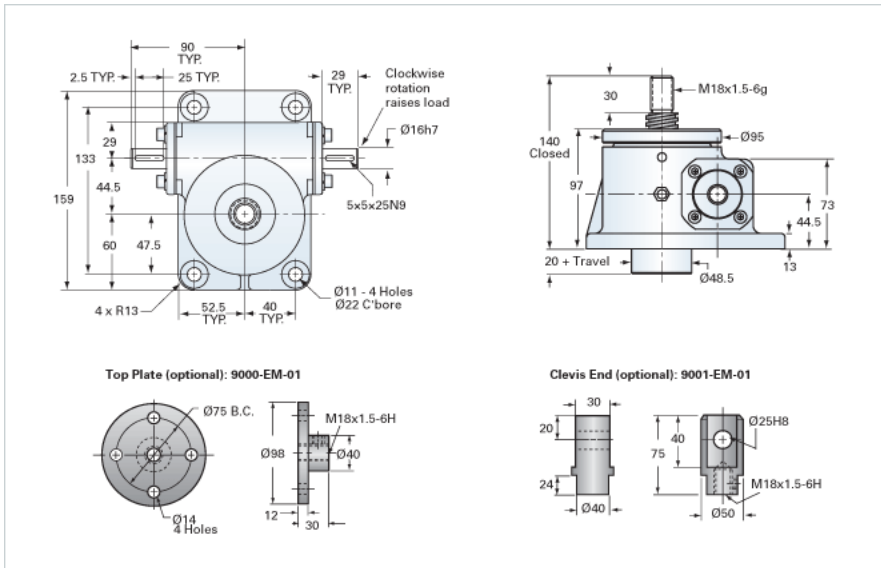

ActionJac EM2.5-MSJ-U 12:1

Call 800-321-7800 or visit us online at www.nookindustries.com to configure and order your ActionJac EM2.5-MSJ-U 12:1 today!

Details

Capacity [kN]	25
Gear Ratio	12:1
Raise for One Turn of Worm [mm]	0.50
Torque to Raise 1 kN [Nm]	0.35
No Load Torque [Nm]	0.56
Lifting Screw Diameter [mm]	26
Screw Lead [mm]	6
Root Diameter [mm]	17.8

Performance Specifications

Maximum Allowable Input [kW]	1.13
Maximum Input Torque [Nm]	8.70
Maximum Load at 1425 RPM [kN]	21.7
Maximum Worm Speed at Rated Load [rpm]	1235
Starting Torque	2 x Running Torque

Weight

Base 0 Travel [kg]	7.70
Per 100mm of Travel [kg]	0.32
Grease [kg]	0.22