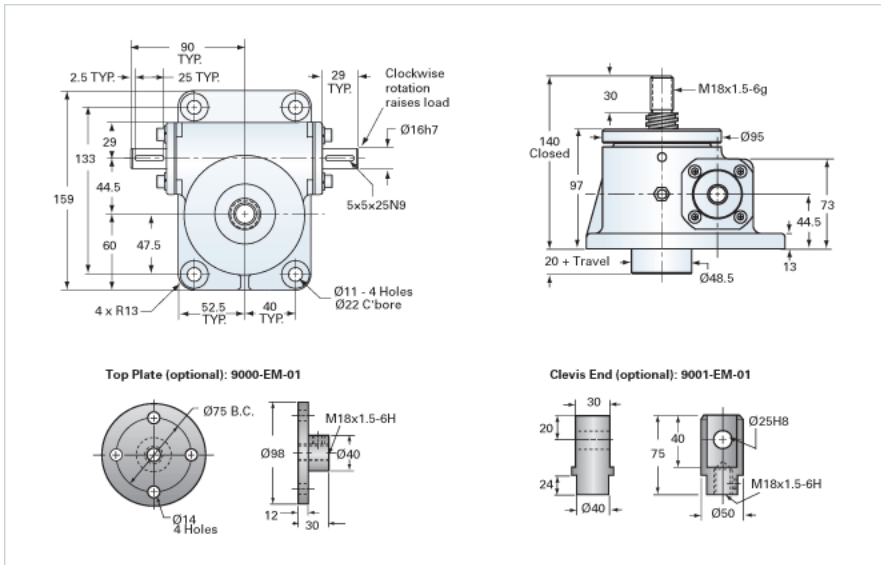

### Details

Capacity [kN]	25
Gear Ratio	6:1
Raise for One Turn of Worm [mm]	1.00
Torque to Raise 1 kN [Nm]	0.59
No Load Torque [Nm]	0.56
Lifting Screw Diameter [mm]	26
Screw Lead [mm]	6
Root Diameter [mm]	17.8

### Performance Specifications

Maximum Allowable Input [kW]	1.51
Maximum Input Torque [Nm]	14.90
Maximum Load at 1425 RPM [kN]	17.0
Maximum Worm Speed at Rated Load [rpm]	975
Starting Torque	2 x Running Torque

### Weight

Base 0 Travel [kg]	7.70
Per 100mm of Travel [kg]	0.32
Grease [kg]	0.22