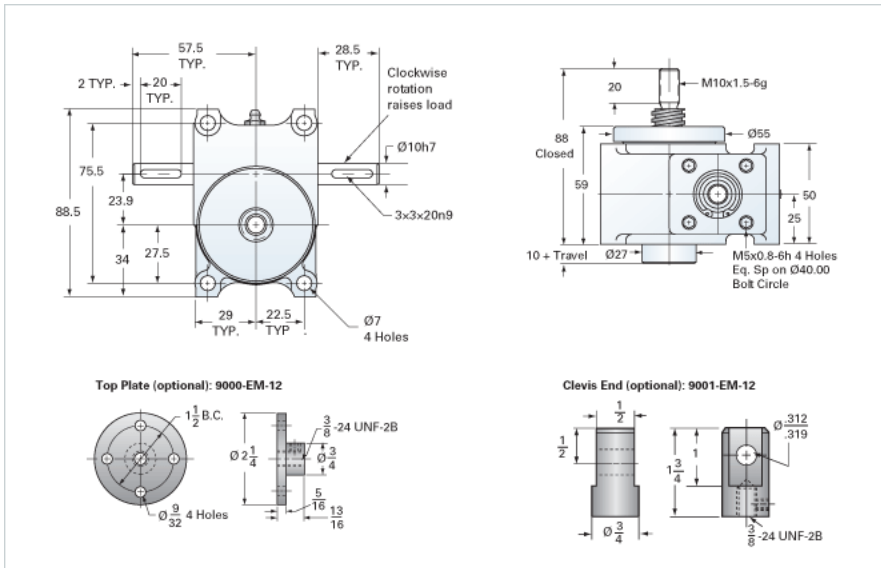

### Details

Capacity [kN]	5
Gear Ratio	5:1
Raise for One Turn of Worm [mm]	0.80
Torque to Raise 1 kN [Nm]	0.45
No Load Torque [Nm]	0.11
Lifting Screw Diameter [mm]	16
Screw Lead [mm]	4
Root Diameter [mm]	10.9

### Performance Specifications

Maximum Allowable Input [kW]	0.27
Maximum Input Torque [Nm]	2.25
Maximum Load at 1425 RPM [kN]	4.0
Maximum Worm Speed at Rated Load [rpm]	1130
Starting Torque	2 x Running Torque

### Weight

Base 0 Travel [kg]	1.13
Per 100mm of Travel [kg]	0.12
Grease [kg]	0.23