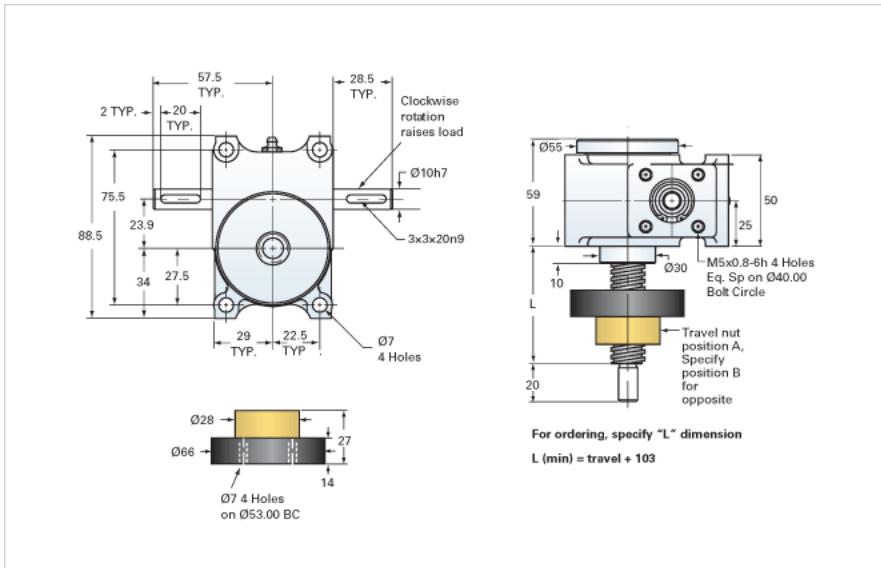

### Details

Capacity [kN]	5
Gear Ratio	20:1
Travel for 1 Turn of Worm [mm]	0.2
Torque to Raise 1 kN [Nm]	0.19
No Load Torque [Nm]	0.11
Lifting Screw Diameter [mm]	16
Screw Lead [mm]	4
Root Diameter [mm]	10.9

### Performance Specifications

Maximum Allowable Input [kW]	0.13
Maximum Input Torque [Nm]	0.94
Maximum Load at 1425 RPM [kN]	4.6
Maximum Worm Speed at Rated Load [rpm]	1130
Starting Torque	2 x Running Torque

### Weight

Base 0 Travel [kg]	1.13
Per 100mm of Travel [kg]	0.12
Grease [kg]	0.23