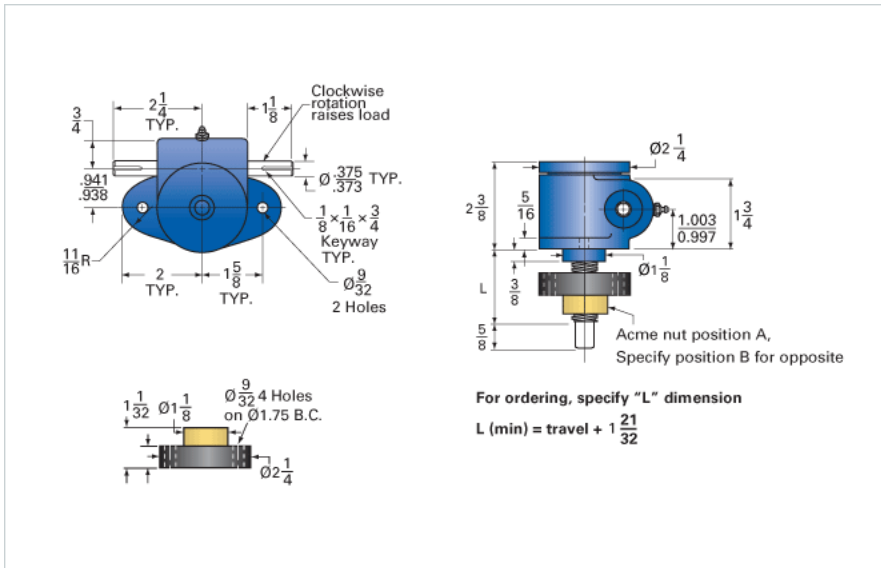

### Details

Capacity [Ton]	0.5
Gear Ratio	5:1
Turns of Worm Per Inch Travel	25
Torque to Raise 1 lb. [in-lb]	0.0210
Lifting Screw Diameter [in]	0.63
Screw Lead [in]	0.200
Root Diameter [in]	0.377
Tare Drag Torque [in-lb]	1

### Performance Specifications

Maximum Allowable Input [hp]	0.33
Maximum Input Torque [in-lb]	20.7
Compression Loading Maximum Travel at 1000 lbs. [lbs]	8.30
Compression Loading Maximum Travel at Any Load [lbs]	9.38
Maximum Worm Speed at Rated Load [rpm]	1040
Travel Rate at 1750 rpm [in/min]	72
Maximum Load at 1750 RPM [lb]	560
Starting Torque	2 x Running Torque