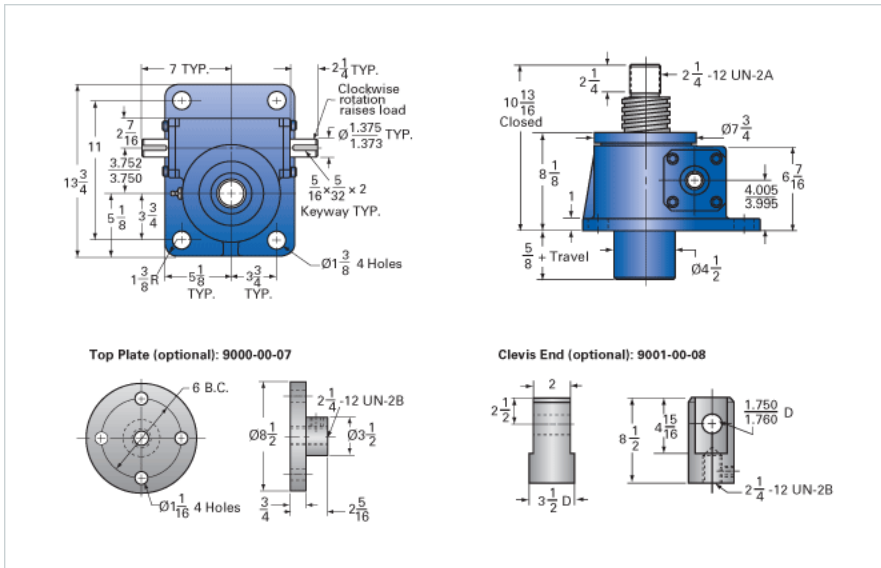

ActionJac 30-MSJ-U 32:1

Call 800-321-7800 or visit us online at www.nookindustries.com to configure and order your ActionJac 30-MSJ-U 32:1 today!

Details

Capacity [Ton]	30
Gear Ratio	32:1
Turns of Worm per Inch Travel	48
Torque to Raise 1 lb. [in-lb]	0.0235
Lifting Screw Diameter [in]	3.38
Screw Lead [in]	0.667
Root Diameter [in]	2.652
Tare Drag Torque [in-lb]	50

Performance Specifications

Maximum Allowable Input [hp]	3.50
Maximum Input Torque [in-lb]	1411
Maximum Worm Speed at Rated Load [rpm]	156
Maximum Load at 1750 RPM [lb]	5364
Starting Torque	2 x Running Torque

Weight

Base 0 Travel [lb]	145
Per Inch of Travel [lb]	2.90
Grease [lb]	1.5