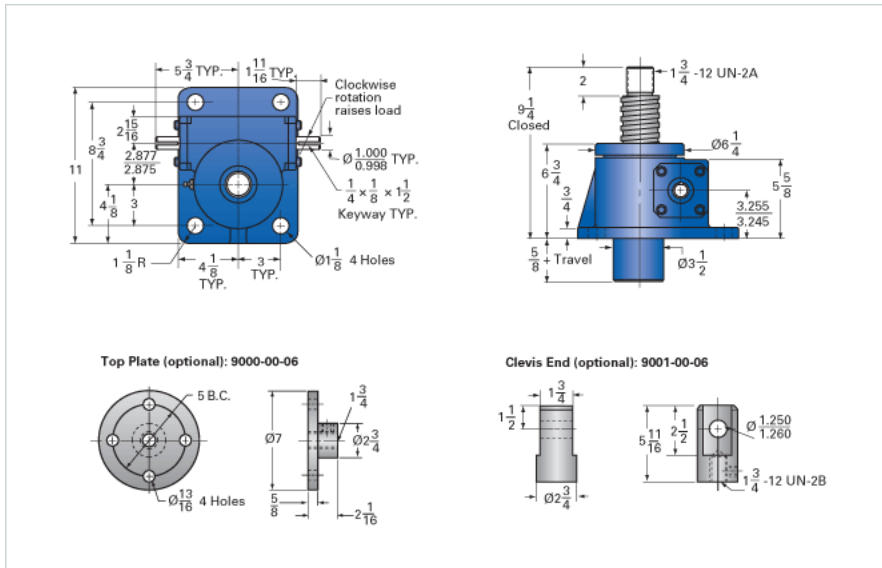

ActionJac 20-MSJ-U 24:1

Call 800-321-7800 or visit us online at www.nookindustries.com to configure and order your ActionJac 20-MSJ-U 24:1 today!

Details

Capacity [Ton]	20
Gear Ratio	24:1
Turns of Worm per Inch Travel	48
Torque to Raise 1 lb. [in-lb]	0.0218
Lifting Screw Diameter [in]	2.50
Screw Lead [in]	0.500
Root Diameter [in]	1.908
Tare Drag Torque [in-lb]	40

Performance Specifications

Maximum Allowable Input [hp]	2.50
Maximum Input Torque [in-lb]	873
Maximum Worm Speed at Rated Load [rpm]	180
Maximum Load at 1750 RPM [lb]	4130
Starting Torque	2 x Running Torque

Weight

Base 0 Travel [lb]	80
Per Inch of Travel [lb]	1.80
Grease [lb]	2.3