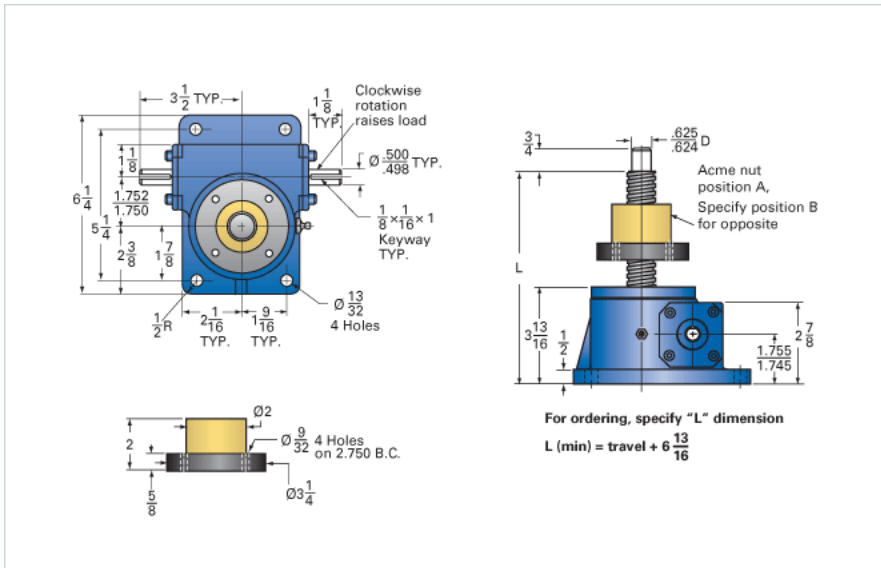

### Details

Capacity [Ton]	2.5
Gear Ratio	6:1
Turns of Worm per Inch Travel	24
Torque to Raise 1 lb. [in-lb]	0.0252
Lifting Screw Diameter [in]	1.00
Screw Lead [in]	0.250
Root Diameter [in]	0.698
Tare Drag Torque [in-lb]	5

### Performance Specifications

Maximum Allowable Input [hp]	2.00
Maximum Input Torque [in-lb]	126
Maximum Worm Speed at Rated Load [rpm]	1000
Maximum Load at 1750 RPM [lb]	2858