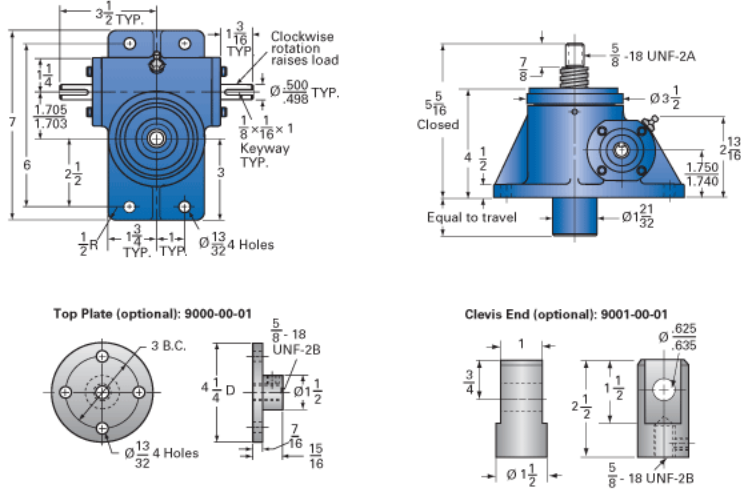

ActionJac 2RAB-MSJ-U 24:1

Call 800-321-7800 or visit us online at www.nookindustries.com to configure and order your ActionJac 2RAB-MSJ-U 24:1 today!

Details

Capacity [Ton]	2
Gear Ratio	24:1
Turns of Worm per Inch Travel	96
Torque to Raise 1 lb. [in-lb]	0.0105
Lifting Screw Diameter [in]	1.00
Screw Lead [in]	0.250
Root Diameter [in]	0.698
Tare Drag Torque [in-lb]	4

Performance Specifications

Maximum Allowable Input [hp]	0.50
Maximum Input Torque [in-lb]	42
Maximum Worm Speed at Rated Load [rpm]	750
Maximum Load at 1750 RPM [lb]	1715
Starting Torque	2 x Running Torque

Weight

Base 0 Travel [lb]	15
Per Inch of Travel [lb]	0.45
Grease [lb]	0.5