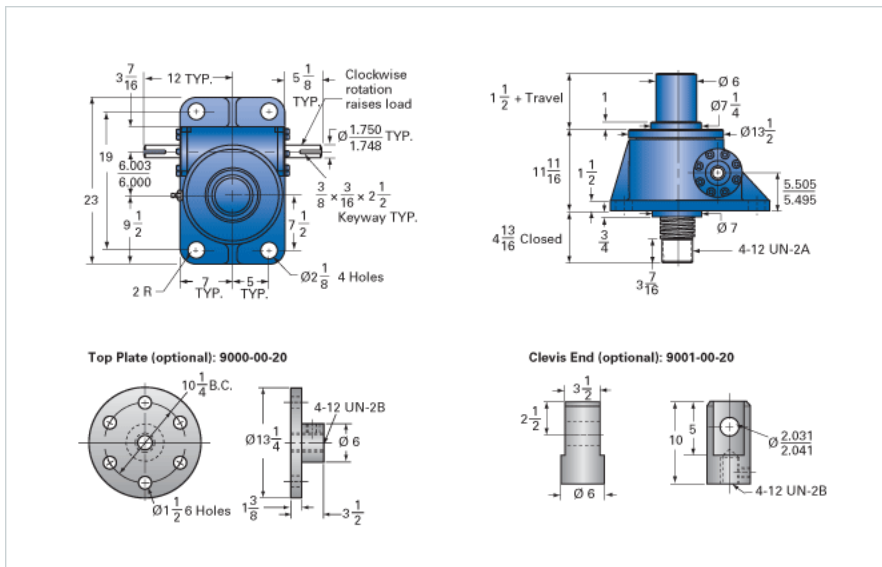

ActionJac 75-MSJ-I 32:1

Call 800-321-7800 or visit us online at www.nookindustries.com to configure and order your ActionJac 75-MSJ-I 32:1 today!

Details

Capacity [Ton]	75
Gear Ratio	32:1
Turns of Worm per Inch Travel	48
Torque to Raise 1 lb. [in-lb]	0.0252
Lifting Screw Diameter [in]	5.00
Screw Lead [in]	0.667
Root Diameter [in]	4.286
Tare Drag Torque [in-lb]	155

Performance Specifications

Maximum Allowable Input [hp]	9.00
Maximum Input Torque [in-lb]	3780
Maximum Worm Speed at Rated Load [rpm]	150
Maximum Load at 1750 RPM [lb]	12862
Starting Torque	2 x Running Torque

Weight

Base 0 Travel [lb]	310
Per Inch of Travel [lb]	6.50
Grease [lb]	9.0