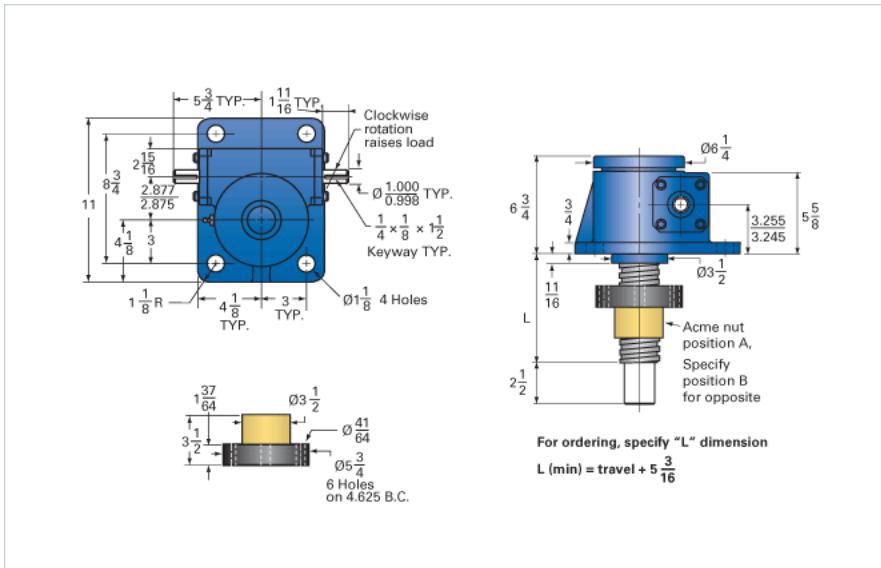

ActionJac 20-MSJ-IR 24:1

Call 800-321-7800 or visit us online at www.nookindustries.com to configure and order your ActionJac 20-MSJ-IR 24:1 today!

Details

Capacity [Ton]	20
Gear Ratio	24:1
Turns of Worm per Inch Travel	48
Torque to Raise 1 lb. [in-lb]	0.0218
Lifting Screw Diameter [in]	2.50
Screw Lead [in]	0.500
Root Diameter [in]	1.908
Tare Drag Torque [in-lb]	40

Performance Specifications

Maximum Allowable Input [hp]	2.50
Maximum Input Torque [in-lb]	873
Maximum Worm Speed at Rated Load [rpm]	180
Maximum Load at 1750 RPM [lb]	4130
Starting Torque	2 x Running Torque

Weight

Base 0 Travel [lb]	80
Per Inch of Travel [lb]	1.80
Grease [lb]	2.3