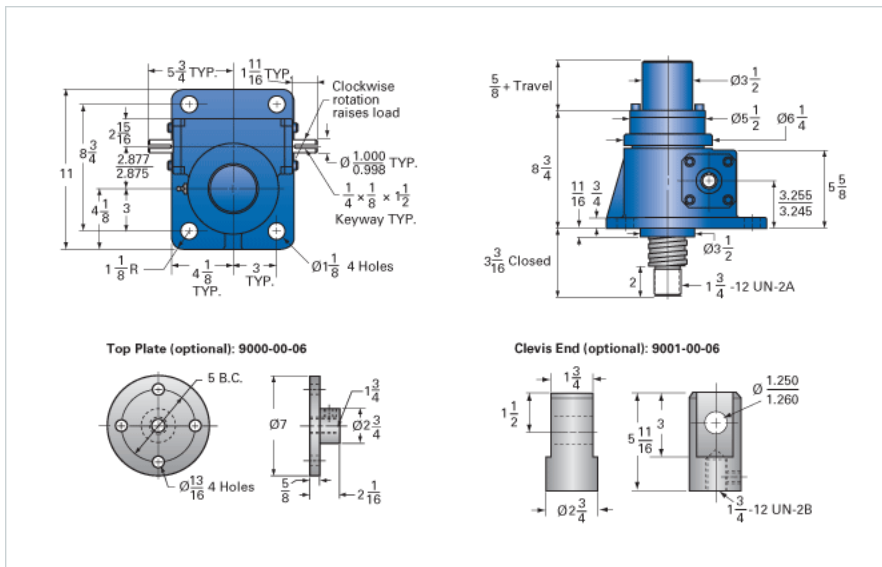

ActionJac 20-MSJ-IK 24:1

Call 800-321-7800 or visit us online at www.nookindustries.com to configure and order your ActionJac 20-MSJ-IK 24:1 today!

Details

Capacity [Ton]	20
Gear Ratio	24:1
Turns of Worm per Inch Travel	48
Torque to Raise 1 lb. [in-lb]	0.0251
Lifting Screw Diameter [in]	2.50
Screw Lead [in]	0.500
Root Diameter [in]	1.908
Tare Drag Torque [in-lb]	40

Performance Specifications

Maximum Allowable Input [hp]	2.50
Maximum Input Torque [in-lb]	873
Maximum Worm Speed at Rated Load [rpm]	157
Maximum Load at 1750 RPM [lb]	3587
Starting Torque	2 x Running Torque

Weight

Base 0 Travel [lb]	80
Per Inch of Travel [lb]	1.80
Grease [lb]	2.3