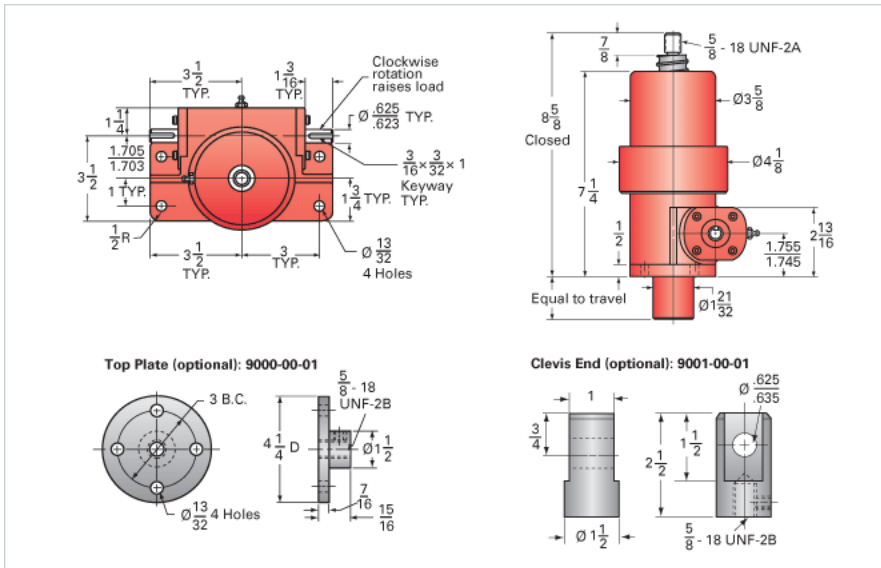

ActionJac 3-BSJ-U 24:1

Call 800-321-7800 or visit us online at www.nookindustries.com to configure and order your ActionJac 3-BSJ-U 24:1 today!

Details

Capacity [Ton]	3
Gear Ratio	24:1
Turns of Worm per Inch Travel	58.1
Torque to Raise 1 lb. [in-lb]	0.0070
Lifting Screw Diameter [in]	1.17
Screw Lead [in]	0.413
Root Diameter [in]	0.870
BackDrive Holding Torque [ft-lb]	2
Tare Drag Torque [in-lb]	6

Performance Specifications

Maximum Allowable Input [hp]	0.50
Maximum Input Torque [in-lb]	42
Maximum Worm Speed at Rated Load [rpm]	750
Maximum Load at 1750 RPM [lb]	2572
Starting Torque	1.5 x Running Torque

Weight

Base 0 Travel [lb]	18.5
Per Inch of Travel [lb]	0.60
Grease [lb]	0.5