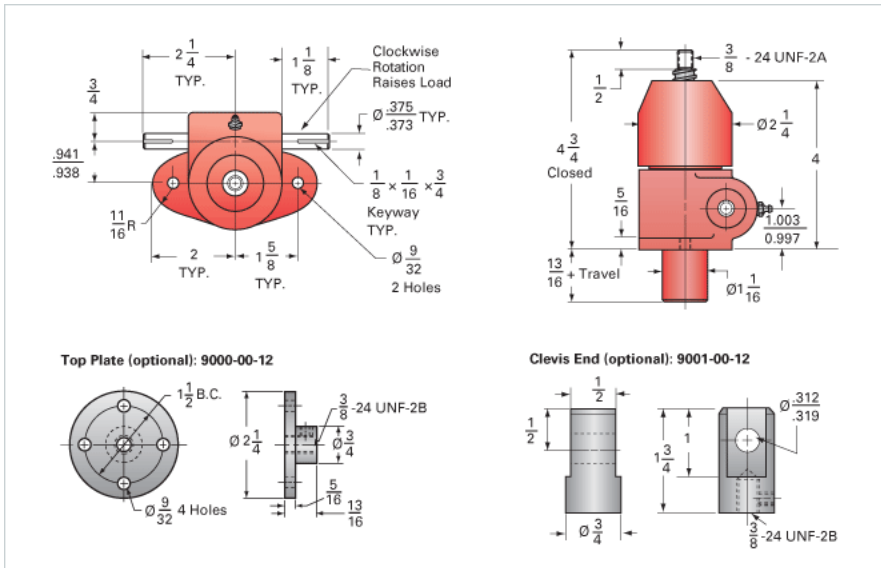

ActionJac 0.5-BSJ-U 20:1

Call 800-321-7800 or visit us online at www.nookindustries.com to configure and order your ActionJac 0.5-BSJ-U 20:1 today!

Details

Capacity [Ton]	0.5
Gear Ratio	20:1
Turns of Worm per Inch Travel	100
Torque to Raise 1 lb. [in-lb]	0.0040
Lifting Screw Diameter [in]	0.63
Screw Lead [in]	0.200
Root Diameter [in]	0.500
BackDrive Holding Torque [ft-lb]	0.25
Tare Drag Torque [in-lb]	1

Performance Specifications

Maximum Allowable Input [hp]	0.17
Maximum Input Torque [in-lb]	4
Maximum Worm Speed at Rated Load [rpm]	1800
Maximum Load at 1750 RPM [lb]	1000
Starting Torque	1.5 x Running Torque

Weight

Base 0 Travel [lb]	3
Per Inch of Travel [lb]	0.03
Grease [lb]	0.6