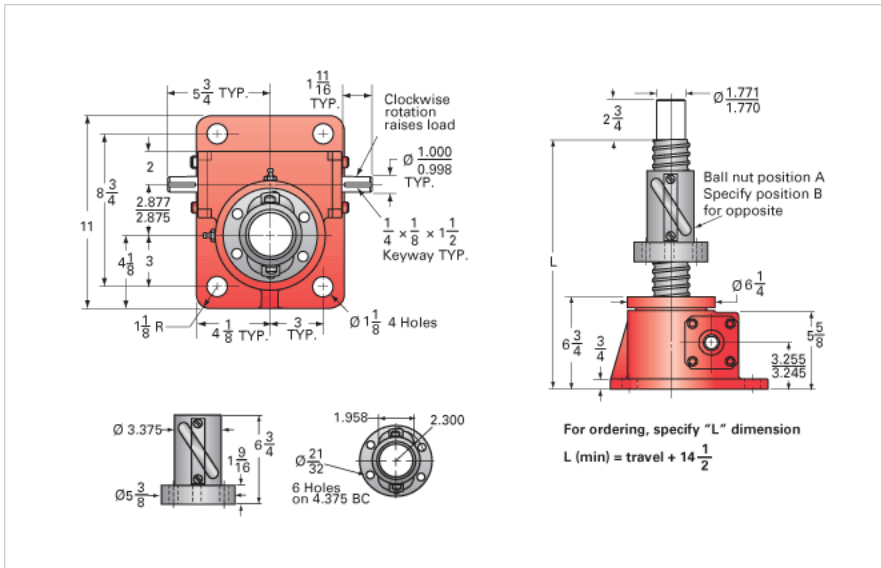

ActionJac 20HL-BSJ-UR 8:1

Call 800-321-7800 or visit us online at www.nookindustries.com to configure and order your ActionJac 20HL-BSJ-UR 8:1 today!

Details

Capacity [Ton]	20
Gear Ratio	8:1
Turns of Worm per Inch Travel	8
Torque to Raise 1 lb. [in-lb]	0.0313
Lifting Screw Diameter [in]	2.25
Screw Lead [in]	1.000
Root Diameter [in]	1.850
BackDrive Holding Torque [ft-lb]	54
Tare Drag Torque [in-lb]	40

Performance Specifications

Maximum Allowable Input [hp]	7.50
Maximum Input Torque [in-lb]	1253
Maximum Worm Speed at Rated Load [rpm]	377
Maximum Load at 1750 RPM [lb]	8629
Starting Torque	1.5 x Running Torque

Weight

Base 0 Travel [lb]	85
Per Inch of Travel [lb]	1.50
Grease [lb]	2.2