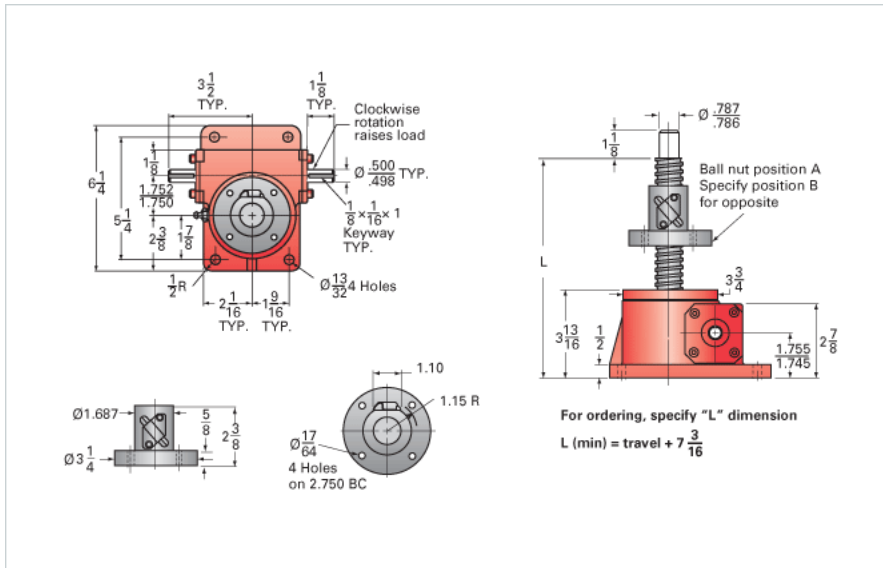

ActionJac 2.5-BSJ-UR 6:1

Call 800-321-7800 or visit us online at www.nookindustries.com to configure and order your ActionJac 2.5-BSJ-UR 6:1 today!

Details

Capacity [Ton]	2.5
Gear Ratio	6:1
Turns of Worm per Inch Travel	24
Torque to Raise 1 lb. [in-lb]	0.0102
Lifting Screw Diameter [in]	1.00
Screw Lead [in]	0.250
Root Diameter [in]	0.820
BackDrive Holding Torque [ft-lb]	4
Tare Drag Torque [in-lb]	5

Performance Specifications

Maximum Allowable Input [hp]	2.00
Maximum Input Torque [in-lb]	51
Maximum Worm Speed at Rated Load [rpm]	1800
Maximum Load at 1750 RPM [lb]	5000
Starting Torque	1.5 x Running Torque