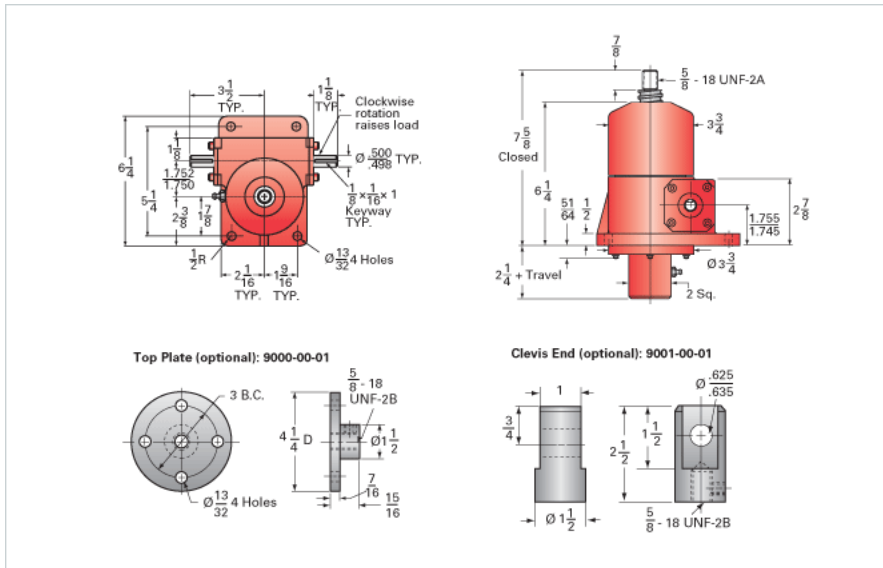

ActionJac 2.5HL-BSJ-UK 6:1

Call 800-321-7800 or visit us online at www.nookindustries.com to configure and order your ActionJac 2.5HL-BSJ-UK 6:1 today!

Details

Capacity [Ton]	2.5
Gear Ratio	6:1
Turns of Worm per Inch Travel	6
Torque to Raise 1 lb. [in-lb]	0.0444
Lifting Screw Diameter [in]	1.00
Screw Lead [in]	1.000
Root Diameter [in]	0.820
BackDrive Holding Torque [ft-lb]	14
Tare Drag Torque [in-lb]	5

Performance Specifications

Maximum Allowable Input [hp]	2.00
Maximum Input Torque [in-lb]	202
Maximum Worm Speed at Rated Load [rpm]	567
Maximum Load at 1750 RPM [lb]	1620
Starting Torque	1.5 x Running Torque

Weight

Base 0 Travel [lb]	17
Per Inch of Travel [lb]	0.60
Grease [lb]	0.5