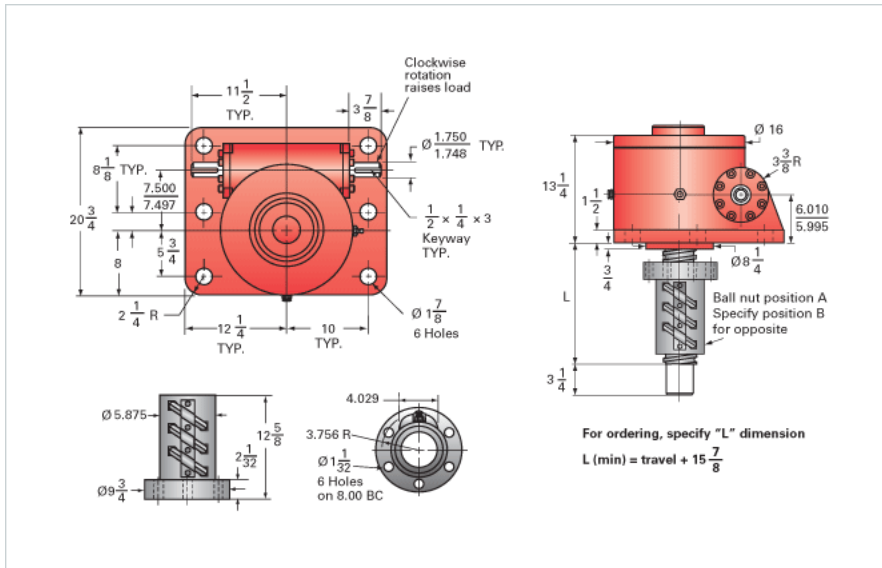

ActionJac 100-BSJ-IR 32:1

Call 800-321-7800 or visit us online at www.nookindustries.com to configure and order your ActionJac 100-BSJ-IR 32:1 today!

Details

Capacity [Ton]	100
Gear Ratio	32:1
Turns of Worm per Inch Travel	32
Torque to Raise 1 lb. [in-lb]	0.0138
Lifting Screw Diameter [in]	4.00
Screw Lead [in]	1.000
Root Diameter [in]	3.338
BackDrive Holding Torque [ft-lb]	35.0
Tare Drag Torque [in-lb]	205

Performance Specifications

Maximum Allowable Input [hp]	12.50
Maximum Input Torque [in-lb]	2760
Maximum Worm Speed at Rated Load [rpm]	285
Maximum Load at 1750 RPM [lb]	32621
Starting Torque	1.5 x Running Torque

Weight

Base 0 Travel [lb]	1100
Per Inch of Travel [lb]	5.00
Grease [lb]	16.0