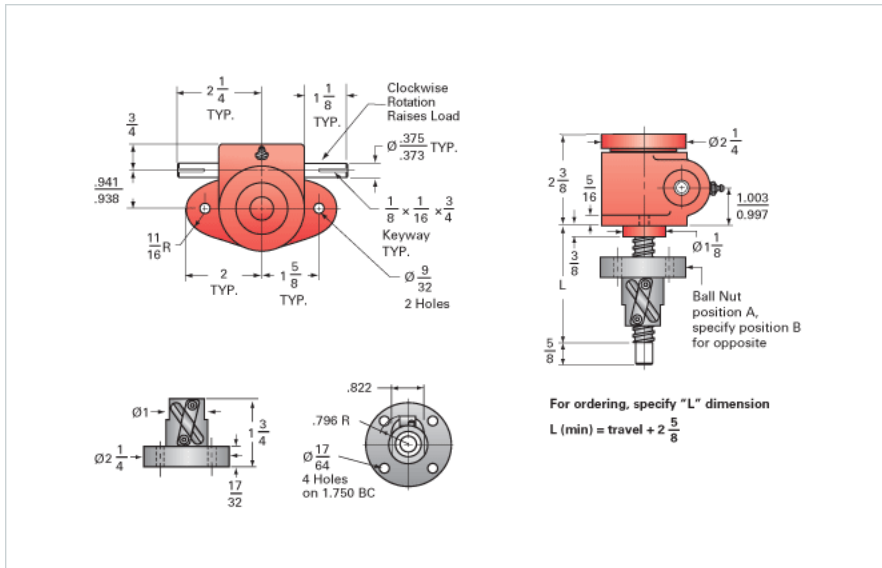

ActionJac 0.5-BSJ-IR 5:1

Call 800-321-7800 or visit us online at www.nookindustries.com to configure and order your ActionJac 0.5-BSJ-IR 5:1 today!

Details

Capacity [Ton]	0.5
Gear Ratio	5:1
Turns of Worm per Inch Travel	25
Torque to Raise 1 lb. [in-lb]	0.0095
Lifting Screw Diameter [in]	0.63
Screw Lead [in]	0.200
Root Diameter [in]	0.500
BackDrive Holding Torque [ft-lb]	1.0
Tare Drag Torque [in-lb]	1

Performance Specifications

Maximum Allowable Input [hp]	0.33
Maximum Input Torque [in-lb]	9.5
Maximum Worm Speed at Rated Load [rpm]	1800
Maximum Load at 1750 RPM [lb]	1000
Starting Torque	1.5 x Running Torque

Weight

Base 0 Travel [lb]	3
Per Inch of Travel [lb]	0.03
Grease [lb]	0.6