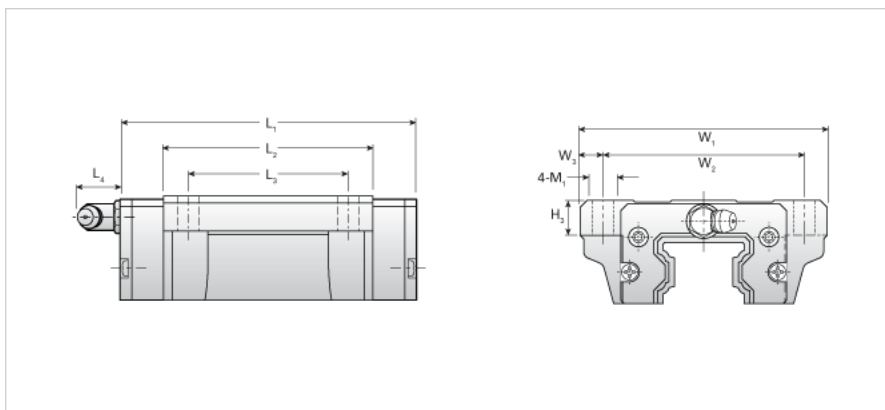

NH35EB

Call 800-321-7800 or visit us online at www.nookindustries.com to configure and order your NH35EB today!

Details	
Size [mm]	35
Dimensions	
L1 [mm]	112
L2 [mm]	80
L3 [mm]	62
L4 [mm]	12
H3 [mm]	13
M1 [mm]	9
W1 [mm]	100
W2 [mm]	82
W3 [mm]	9
D1 [mm]	9
Forces and Torques	
Basic Load Ratings C [kN]	37.55
Basic Load Ratings C [lbf]	8441
Basic Load Ratings C0 [kN]	62.56
Basic Load Ratings C0 [lbf]	14061
Static Moment Ratings-Ma [kN-m]	0.64
Static Moment Ratings-Ma [lb-in]	5642
Static Moment Ratings-Mb [kN-m]	0.64
Static Moment Ratings-Mb [lb-in]	5642
Static Moment Ratings-Mc [kN-m]	1.13
Static Moment Ratings-Mc [lb-in]	9982
Weight	
Weight-Block [kg]	1.80
Grease Fitting	
Grease Fitting Part Number	B-M6F